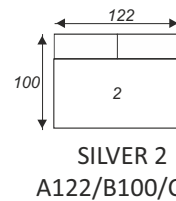

## Silver elementy

- F - funkcja
- B - boczki
- P - pojemnik
- OT - otomana
- E - róg

szerokość głębokość wysokość

SILVER FOTEL 1/2B  
A107/B100/C78

SILVER 2/2B  
A172/B100/C78

SILVER 3/2B  
A203/B100/C78

SILVER 3R/2B  
A203/B100/C78

SILVER 3/FB  
A177/B100/C78

SILVER OT/PB  
A103/B175/C78

SILVER 1/B  
A87/B100/C78

SILVER 1  
A62/B100/C78

SILVER 2/B  
A147/B100/C78

SILVER 2  
A122/B100/C78

SILVER 3  
A152/B100/C78

SILVER PUFA  
A75/B72/C47