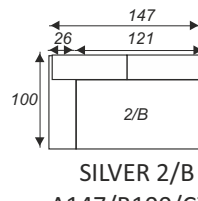

## Silver elementy

- F - funkcja
- B - boczki
- P - pojemnik
- OT - otomana
- E - róg

szerokość głębokość wysokość

SILVER FOTEL 1/2B  
A107/B100/C78

SILVER 2/2B  
A172/B100/C78

SILVER 3/2B  
A203/B100/C78

SILVER 3R/2B  
A203/B100/C78

SILVER 3/FB  
A177/B100/C78

SILVER OT/PB  
A103/B175/C78

SILVER 1/B  
A87/B100/C78

SILVER 1  
A62/B100/C78

SILVER 2/B  
A147/B100/C78

SILVER 2  
A122/B100/C78

SILVER 3  
A152/B100/C78

SILVER PUFA  
A75/B72/C47